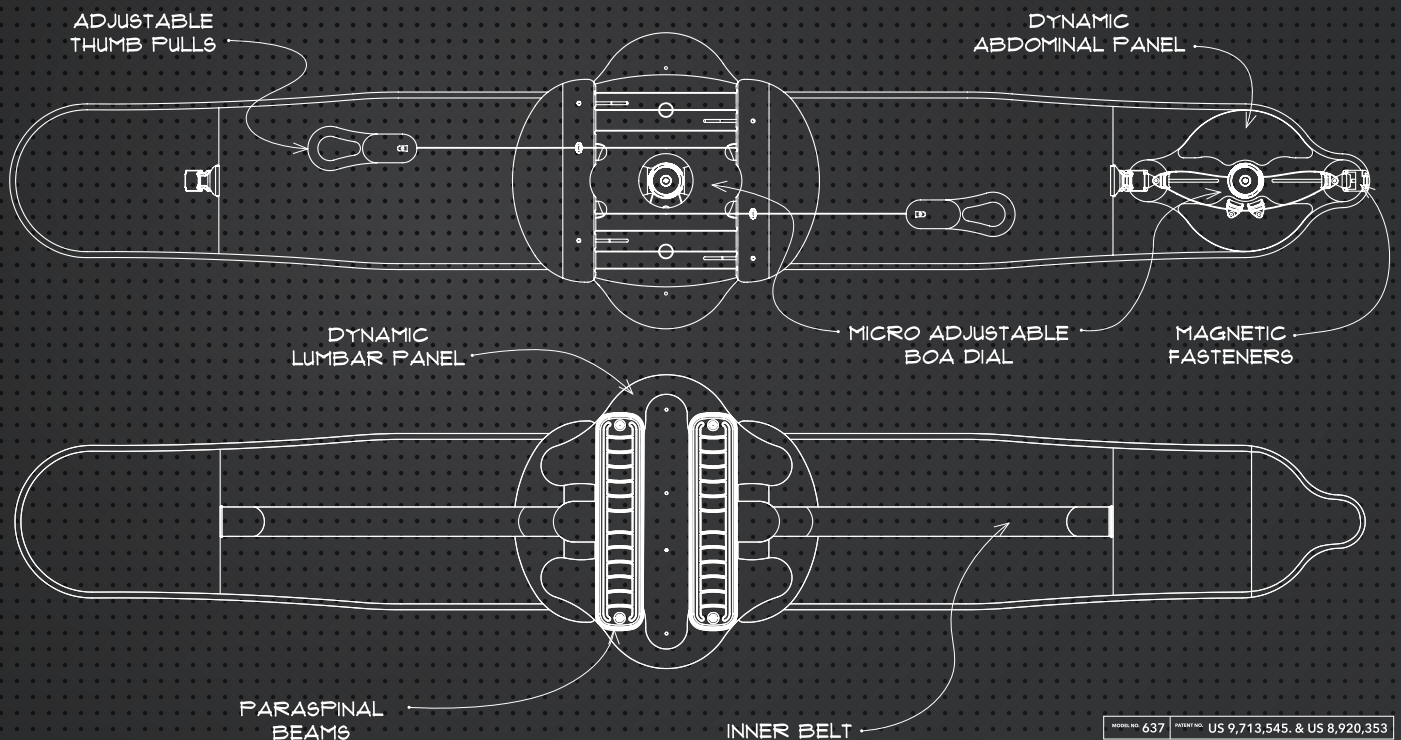

A NEW CLASS OF PREFABRICATED LSO

lumbrella™

CUSTOM  
DIALED IN.

FEATURES THE INCLUSION OF THE 5 PRINCIPLES OF MOTION CONTROL

1

Abdominal  
Compression

2

Static Lumbar  
Positioning

3

Intra-Cavity  
Compression

4

Axial  
Unloading

5

3 Point  
Force System

PDAC Approved for L0637/L0650

BOA®