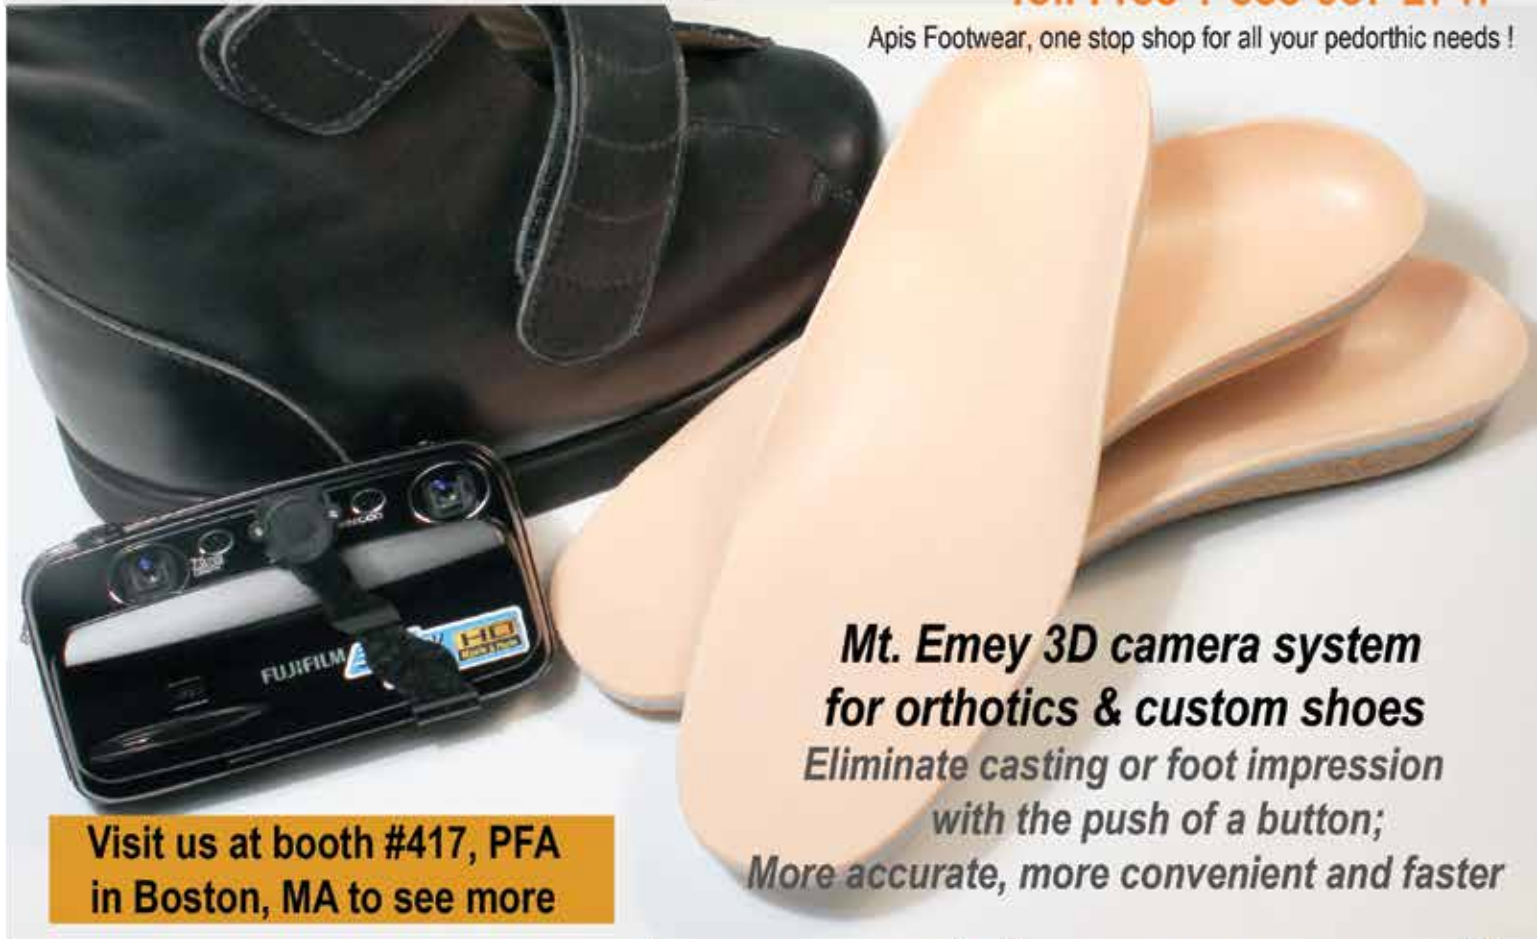

ACCOMMODATE, NEVER CORRECT.
CHARCOT, EDEMA, BUNION, HAMMER TOES,
THEY ARE ALL COVERED.

Toll Free 1-888-937-2747

Apis Footwear, one stop shop for all your pedorthic needs!

Visit us at booth #417, PFA
in Boston, MA to see more

**Mt. Emey 3D camera system
for orthotics & custom shoes**
Eliminate casting or foot impression
with the push of a button;
More accurate, more convenient and faster

Accommodate, never correct!

9214

9205-L