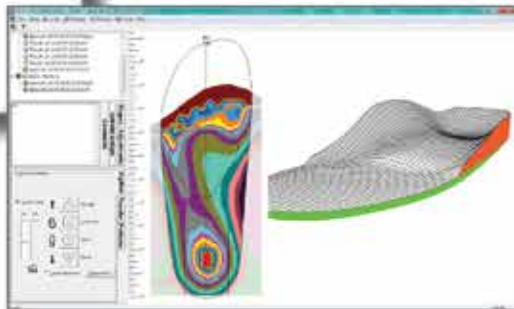

Full 3D Contact True Digital Casting

*See you
at AOPA!*

Your Patient

Your Orthotic Design

EVA • Cork • Carbon Fiber • PolyPro • A5513

amfit

Where technology fits. Perfectly.

Circle # 40 on Readers' Service Card