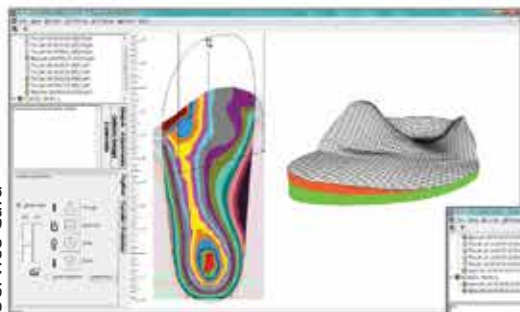

Full 3D Contact True Digital Casting

*See you
at AOPA!*

Your Patient

Your Orthotic Design

EVA • Cork • Carbon Fiber • PolyPro • A5513

amfit

Where technology fits. Perfectly.

Circle # 40 on Readers' Service Card