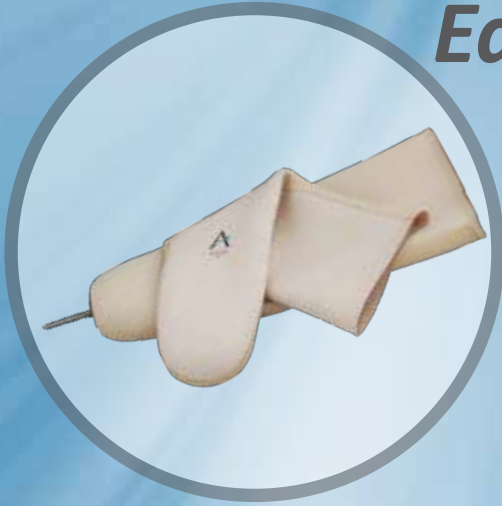

ALPS Gel Liners

EasyGel

- Soft, powdery texture
- Skin friendly

GripGel

- Smooth, tacky texture
- Aids in reducing bunching in the popliteal region

High Density (HD) Gel

- Dense, firm texture
- Provides a great degree of control