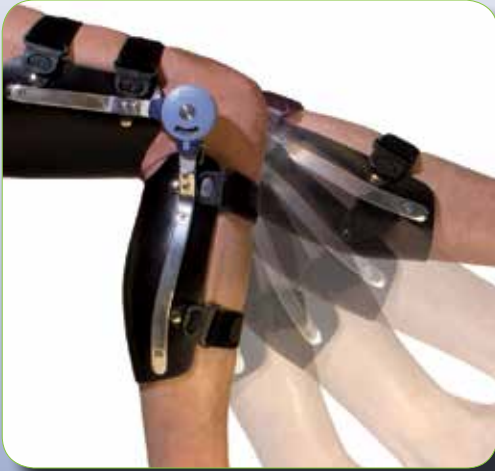

NEW!

allard|USA

Just 2 Joint Sizes

CORRECTIVE JOINTS

Small

Regular

Multi[®] Motion

Dynamic corrective joint system
for contracture management.

Low Profile & Simple

Just 3 Simple Adjustments

1 FLEXION/EXTENSION

2 RANGE OF MOTION

3 FORCE CONTROL

Find trigger point
and scale back

CONTACT US TODAY!

allard|USA